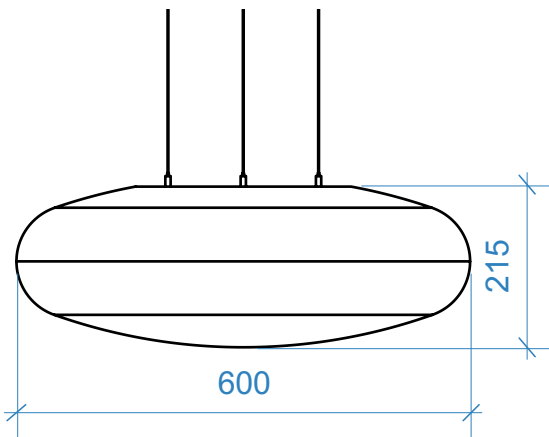

TECHNICAL DATA SHEET

MODEL

BEAN A

TYPE AND FINISH

Size	Type	Finish
600x600x215 mm	Acoustic unit	Flock

Base material	Sound absorption foam
Flock colour	See colour chart
Light source	Not applicable
Colour temperature	Not applicable
Options	-

Sound absorption foam

NRC 0,9

Absorption area RT60 frequency 250-2000Hz

0,75 m2 sabin per unit