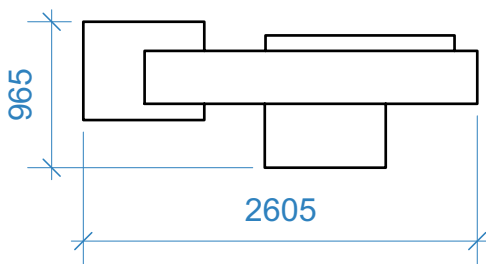

TECHNICAL DATA SHEET

MODEL

Rietveld

TYPE AND FINISH

Size	Type	Finish
2605x965x120 mm	Acoustic wall light	Flock

Base material	Sound absorption foam
Flock colour	See colour chart
Light source	Talex module stark LLE 280 400mA, 6200 lumen, 36 Watt
Colour temperature	3000 or 4000 K
Options	Standard DALI and switch dimmable with integrated corridor function

Sound absorption foam

NRC 0,9

Absorption area RT60 frequency 250-2000Hz

1,95 m2 sabin per unit